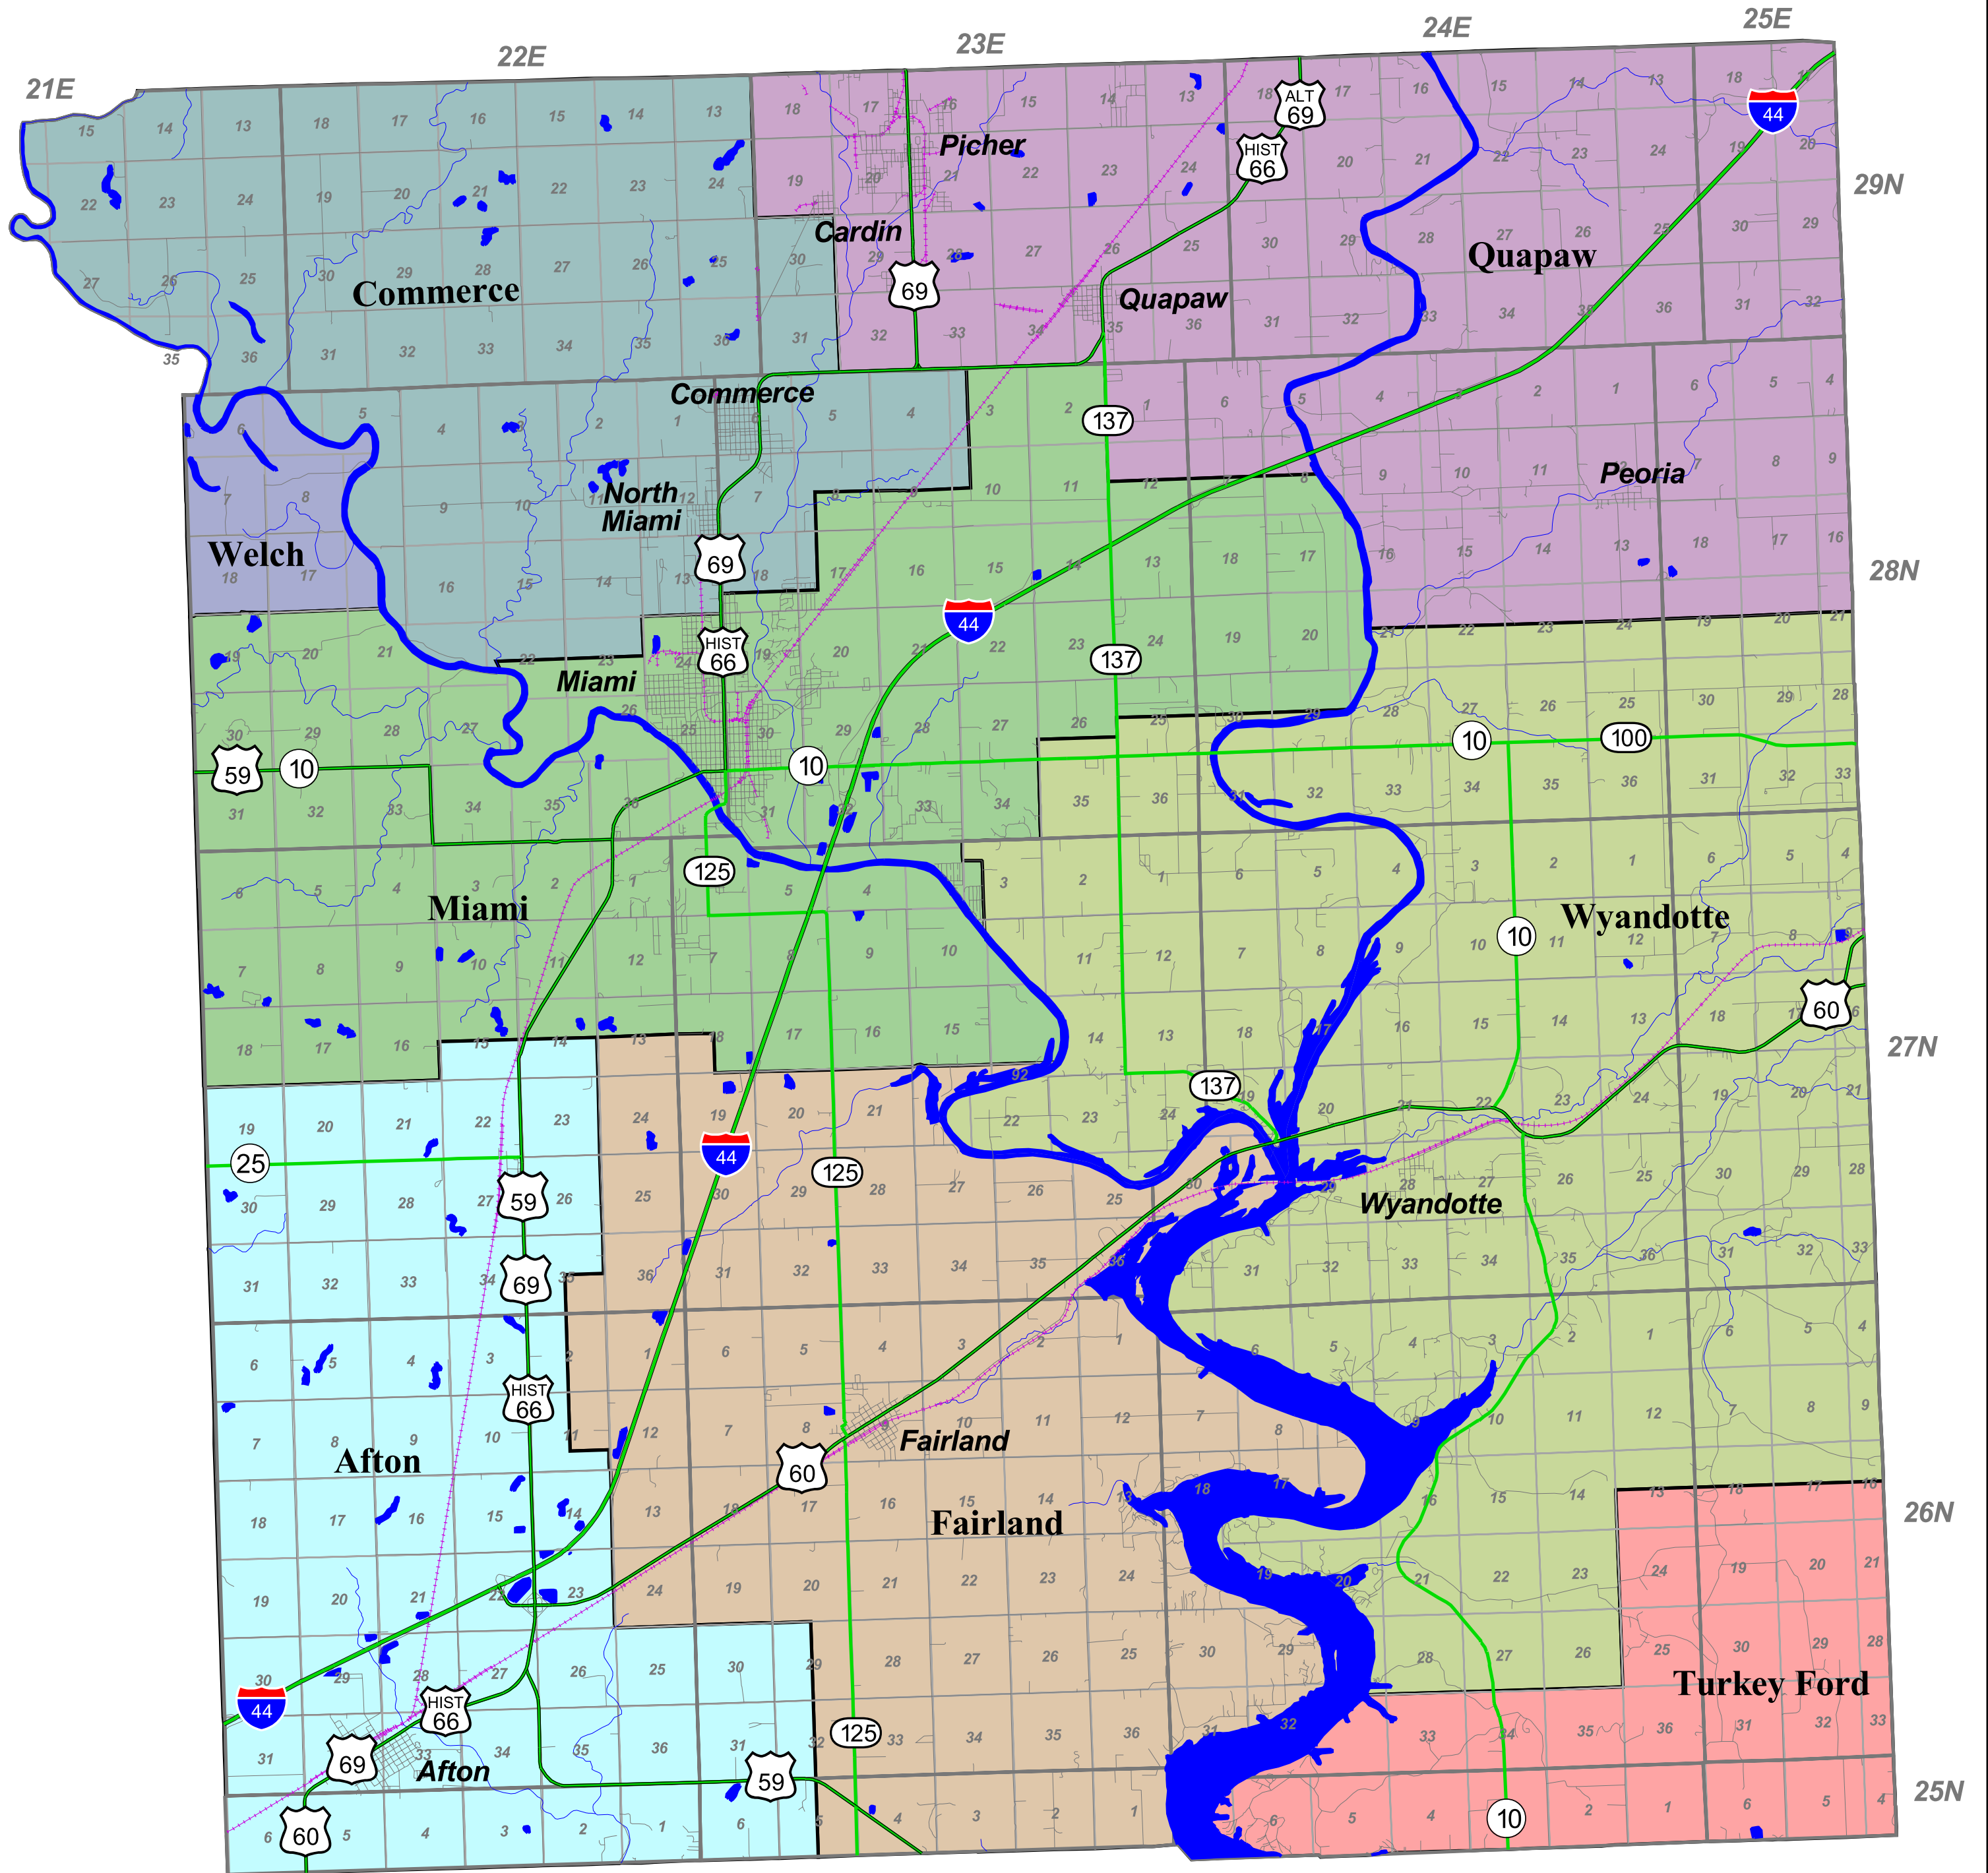

Ottawa County

Legend - School Districts

Career Technology District 11
Northeast Oklahoma Area

 I-26 Afton	 I-14 Quapaw
 I-18 Commerce	 D-10 Turkey Ford
 I-31 Fairland	 JI-47 Welch
 I-23 Miami	 I-1 Wyandotte

Ad Valorem Reference Number

Afton	58/458/11
Commerce	58/456/11
Fairland	58/459/11
Miami	58/457/11
Quapaw	58/454/11
Turkey Ford	58/453/11
Welch	58/148/11
Wyandotte	58/452/11

School District Boundaries are based on information provided by the Oklahoma Department of Education (405) 521-3812.